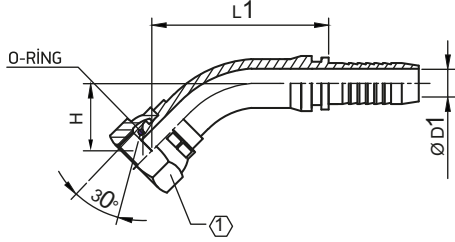

BSP 45° Somunlu Hortum Rakoru

Hortum İç Çapı Hose Inside Diameter		Diş Ölçüsü Thread	Boyut Ölçüsü (mm) Dimensions in (mm)			
Size	DN	Thread	H	L1	Ø D1	①
3/16"	5	G1/8"-28	16	42	3	14
3/16"	5	G1/4"-19	17	42	3	19
1/4"	6	G1/8"-28	17	42	4	14
1/4"	6	G1/4"-19	16	42	4	19
5/16"	8	G1/4"-19	24	42	5	19
5/16"	8	G3/8"-19	24	42	5	22
5/16"	8	G1/2"-14	4	42	5	27
3/8"	10	G1/4"-19	21	43	6.5	19
3/8"	10	G3/8"-19	21	43	6.5	22
3/8"	10	G1/2"-14	25	52	6.5	27
1/2"	12	G3/8"-19	28	60	9.5	22
1/2"	12	G1/2"-14	28	60	9.5	27
1/2"	12	G5/8"-14	25	60	9.5	30
5/8"	16	G5/8"-14	30	70	11.5	30
5/8"	16	G3/4"-14	36	70	11.5	32
3/4"	20	G3/4"-14	30	80	14.5	32
3/4"	20	G1"-14	30	85	14.5	41
1"	25	G1"-11	40	100	19.5	41
1"	25	G1 1/4-11	40	100	19.5	50
1 1/4"	32	G1 1/4-11	48	115	24.5	50
1 1/2"	40	G1 1/2-11	55	125	19.5	55
2"	50	G2"-11	60	140	42.5	70
2 1/2"	63	G2 1/2-11	80	150	55	85
3"	76	G3"-11	85	160	65	100