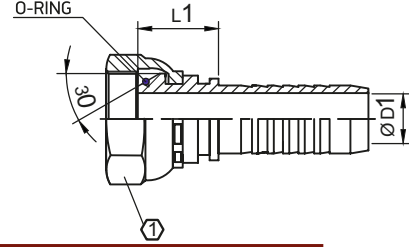

BSP Somunlu Hortum Rakoru

Hortum İç Çapı Hose Inside Diameter		Diş Ölçüsü Thread	Boyut Ölçüsü (mm) Dimensions in (mm)		
Size	DN	Thread	L1	Ø D1	①
3/16"	5	G1/8"-28	17	3	14
3/16"	5	G1/4"-19	17.5	3	19
1/4"	6	G1/8"-28	19	4	14
1/4"	6	G1/4"-19	19	4	19
5/16"	8	G1/4"-19	19	5	19
5/16"	8	G3/8"-19	20.5	5	22
5/16"	8	G1/2"-14	25	5	27
3/8"	10	G1/4"-19	19.5	6.5	19
3/8"	10	G3/8"-19	21	6.5	22
3/8"	10	G1/2"-17	25.5	6.5	27
1/2"	12	G3/8"-19	23	9.5	22
1/2"	12	G1/2"-14	25.5	9.5	27
1/2"	12	G5/8"-14	27	9.5	30
5/8"	16	G5/8"-14	28	11.5	30
5/8"	16	G3/4"-14	29	11.5	32
3/4"	20	G3/4"-14	29	14.5	32
3/4"	20	G1"-11	29	14.5	41
1"	25	G1"-11	29	19.5	41
1"1/4	25	G1"1/4-11	34	19.5	50
1"1	32	G1"1/4-11	37	24.5	50
1"1/2	40	G1"1/2-11	38	29.5	55
2"	50	G2"-11	37.5	42.5	70
2"1/2	63	G2"1/2-11	44.5	55	85
3"	76	G3"-11	46	66	100