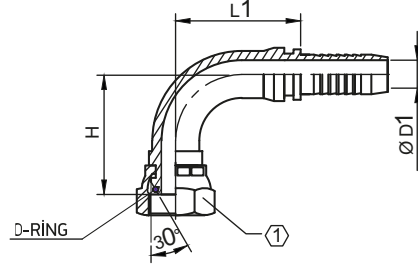

BSP Somunlu Hortum Rakoru

Hortum İç Çapı Hose Inside Diameter		Diş Ölçüsü Thread	Boyut Ölçüsü (mm) Dimensions in (mm)			
Size	DN	Thread	H	L1	Ø D1	①
3/16"	5	G1/8"-28	30	33	3	14
3/16"	5	G1/4"19	30	33	3	19
1/4"	6	G1/8"-28	32	32	3	14
1/4"	6	G1/4"-19	35	32	4	19
5/16"	8	G1/4"-19	35	35	5	19
5/16"	8	G3/8"-19	42	35	5	22
5/16"	8	G1/2"-14	42	35	5	27
3/8"	10	G1/4"-19	35	35	5	19
3/8"	10	G3/8"-19	42	35	6.5	22
3/8"	10	G1/2"-14	35	36	6.5	27
1/2"	12	G1/2"-14	44	42	9.5	27
1/2"	12	G5/8"-14	50	50	9.5	30
5/8"	16	G5/8"-14	50	50	11.5	30
5/8"	16	G3/4"-14	55	55	11.5	32
3/4"	20	G3/4"-14	70	65	14.5	32
3/4"	20	G1"-11	68	70	14.5	41
1"	25	G1"11	70	80	19.5	41
1"	25	G1"1/4-11	80	92	19.5	50
1"1/4"	32	G1"1/4-11	92	80	24.5	50
1"1/2"	40	G1"1/2-11	105	100	29.5	55
2"	50	G2"-11	125	130	42.5	70
2"1/2"	63	G2"1/2-11	125	130	55	85
3"	76	G3"-11	130	130	65	100