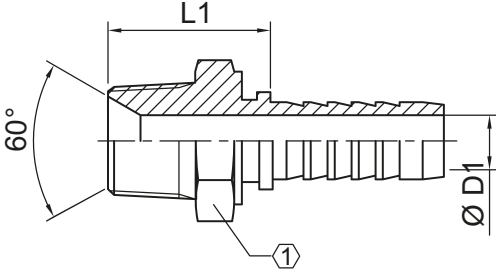

## NPT Erkek Hortum Rakoru

Hortum İç Çapı Hose Inside Diameter		Diş Ölçüsü Thread	Boyut Ölçüsü (mm) Dimensions in (mm)		
Size	DN	Thread	L1	Ø D1	①
3/16"	5	G1/8"-28	20	3	12
1/4"	6	G1/8"-28	20.5	4	12
1/4"	6	G"/4"-19	25.5	4	14
5/16"	8	G1/4"-19	25.5	5	14
5/16"	8	G1/2"-14	32	5	22
3/8"	10	G1/4"-19	26	6.5	17
3/8"	10	G3/8"-19	27	6.5	19
3/8"	10	G1/2"-14	32.5	6.5	22
1/2"	12	G3/8"-19	28	9.5	22
1/2"	12	G1/2"-14	33.5	9.5	22
1/2"	12	G5/8"-14	34	9.5	27
1/2"	12	G1/2"-14	44	9.5	27
5/8"	16	G5/8"-14	52	11.5	27
5/8"	16	G3/4"-14	38	11.5	32
3/4"	20	G3/4"-14	38	14.5	32
3/4"	20	G1"-14	45	14.5	36
1"	25	G1"-11	45	19.5	36
1"	25	G1"1/4-11	47	19.5	46
1"1/4	32	G1"1/4-11	50	24.5	46
1"1/2	40	G1"1/2-11	51	29.5	50
2"	50	G2"-11	54	42.5	65
2"1/2	63	G"1/2-11	60.5	55	80
3"	76	G3"-11	61.5	66	95