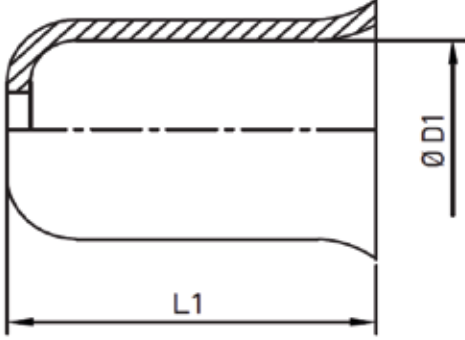

## Sac Soket

## Hose Ferrule

Kod Part Number	Hortum İç Çapı Hose Inside Diameter	Boyut Ölçüleri [mm] Dimension [mm]		
		ID	Size	Ø D
HR007-03	10	10	17	
HR007-04	11	11	17	
HR007-06	12	12	17	
HR007-07	13	13	19	
HR007-08	14	14	21	
HR007-09	15	15	21	
HR007-10	16	16	24	
HR007-11	17	17	25	
HR007-12	18	18	25	
HR007-13	19	19	25	
HR007-14	20	20	25	
HR007-15	21	21	30	
HR007-16	22	22	31	
HR007-17	23	23	28	
HR007-18	24	24	28	
HR007-19	25	25	32	
HR007-20	26	26	34	
HR007-21	27	27	35	
HR007-22	28	28	35	
HR007-23	29	29	32	
HR007-24	30	30	32	
HR007-25	31	31	34	
HR007-26	32	32	36	
HR007-27	36	36	40	