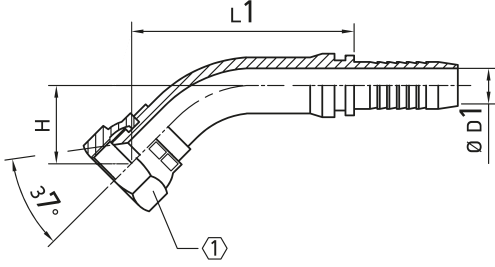

## UNF Somunlu 45° Hortum Rakoru

Hortum İç Çapı Hose Inside Diameter		Diş Ölçüsü Thread	Boyut Ölçüleri (mm) Dimensions in (mm)			
Size	DN	Thread	H	L1	Ø D1	①
3/16"	5	7/16"-20	17	42	3	14
1/4"	6	7/16"-20	18	42	4	14
1/4"	6	1/2"-20	20	41	4	17
1/4"	6	9/16"-18	18	41	4	19
5/16"	8	1/2"-20	20	42	5	17
5/16"	8	9/16"-18	22	45	5	19
5/16"	8	5/8"-18	22	45	5	22
5/16"	5	3/4"-16	24	41	5	24
3/8"	10	9/16"-18	22	45	6.5	19
3/8"	10	5/8"-18	22	45	6.5	22
3/8"	10	3/4"-16	25	50	6.5	24
3/8"	10	7/8"-14	27	60	6.5	27
1/2"	12	3/4"-16	25	60	9.5	24
1/2"	12	7/8"-14	28	65	9.5	27
1/2"	12	1"1/16-12	30	65	9.5	32
5/8"	16	7/8"-14	28	65	11.5	27
5/8"	16	1"1/16-12	30	65	11.5	32
3/4"	20	1"1/16-12	32	80	14.5	32
3/4"	20	1"5/16-12	32	80	14.5	41
1"	25	1"1/16-12	35	75	19.5	32
1"	25	1"5/16-12	35	90	19.5	41
1"1/4"	32	1"5/8-12	40	100	24.5	50
1"1/2"	40	1"7/8-12	50	120	29.5	55
2"	50	2"1/2-12	60	150	42.5	75