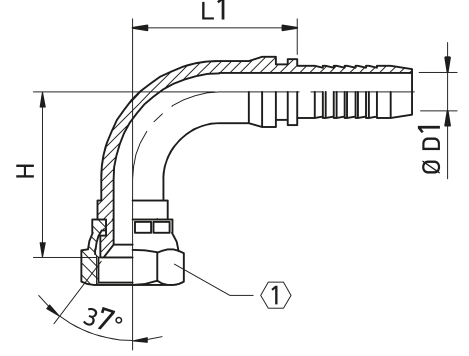

UNF Somunlu 90° Hortum Rakoru

Hortum İç Çapı Hose Inside Diameter		Diş Ölçüsü Thread	Boyut Ölçüleri (mm) Dimensions in (mm)			
Size	DN	Thread	H	L1	Ø D1	①
3/16"	5	7/16"-20	26	32	3	14
1/4"	6	7/16"-20	32	32	4	14
1/4"	6	1/2"-20	32	32	4	17
1/4"	6	9/16"-18	32	32	4	19
5/16"	8	1/2"-20	32	35	5	17
5/16"	8	9/16"-18	35	30	5	19
5/16"	8	5/8"-18	30	37	5	22
5/16"	8	3/4"-16	36	37	5	24
3/8"	10	9/16"-18	36	38	6.5	19
3/8"	10	5/8"-18	35	38	6.5	22
3/8"	10	3/4"-16	36	36	6.5	24
3/8"	10	7/8"-14	40	42	6.5	27
1/2"	12	3/4"-16	45	45	9.5	24
1/2"	12	7/8"-14	45	45	9.5	27
1/2"	12	1"1/16-12	45	47	9.5	32
5/8"	16	7/8"-14	57	57	11.5	27
5/8"	16	1"1/16-12	53	60	11.5	32
3/4"	20	1"1/16-12	60	65	14.5	32
3/4"	20	1"5/16-12	65	65	14.5	41
1"	25	1"1/16-12	65	75	19.5	32
1"	25	1"5/16-12	65	75	19.5	41
1"1/4"	32	1"5/8-12	80	80	24.5	50
1"1/2"	40	1"7/8-12	100	100	29.5	55
2"	50	2"1/2-12	120	135	42.5	75