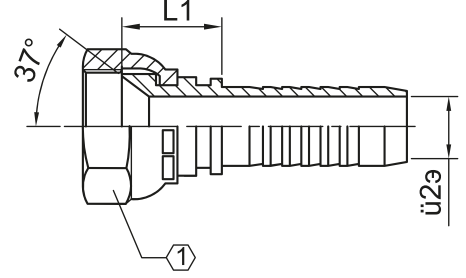

UNF Somunlu Hortum Rakoru

Hortum İç Çapı Hose Inside Diameter		Dış Ölçüsü Thread	Boyut Ölçüleri (mm) Dimensions in (mm)		
Size	DN	Thread	L1	ü D1	①
3/16"	5	7/16"-20	17	3	14
1/4"	6	7/16"-20	16.5	4	14
1/4"	6	1/2"-20	17	4	17
1/4"	6	9/16"-18	18	4	19
5/16"	8	1/2"-20	17	5	17
5/16"	8	9/16"-18	18	5	19
5/16"	8	5/8"-18	18	5	22
5/16"	8	3/4"-16	19.5	5	24
3/8"	10	9/16"-18	18.5	6.5	19
3/8"	10	5/8"-18	18.5	6.5	22
3/8"	10	3/4"-16	20	6.5	24
3/8"	10	7/8"-14	22	6.5	27
1/2"	12	3/4"-16	21	9.5	24
1/2"	12	7/8"-14	22.5	9.5	27
1/2"	12	1"1/16-12	24	9.5	32
5/8"	16	7/8"-14	24	11.5	27
5/8"	16	1"1/16-12	28	11.5	32
3/4"	20	1"1/16-12	25	14.5	32
3/4"	20	1"5/16-12	27	14.5	41
1"	25	1"1/16-12	25	19.5	32
1"	25	1"5/16-12	27	19.5	41
1"1/4	32	1"5/8-12	32.5	24.5	50
1"1/2	40	1"7/8-12	35	29.5	55
2"	50	2"1/2-12	40	42.5	75