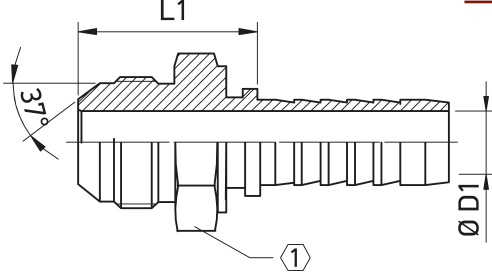

UNF Erkek Hortum Rakoru

Hortum İç Çapı Hose Inside Diameter		Diş Ölçüsü Thread	Boyut Ölçüleri (mm) Dimensions in (mm)		
Size	DN	Thread	L1	Ø D1	①
3/16"	5	7/16"-20	24.7	3	12
1/4"	6	7/16"-20	25	4	12
1/4"	6	1/2"-20	26	4	14
1/4"	6	9/16"-18	26	4	17
5/16"	8	9/16"-18	26	5	17
5/16"	8	5/8"-18	27	5	17
3/8"	10	9/16"-18	26.5	6.5	17
3/8"	10	5/8"-18	27.5	6.5	17
3/8"	10	3/4"-16	30.5	6.5	19
3/8"	10	7/8"-14	34.5	6.5	22
1/2"	12	3/4"-16	31	9.5	22
1/2"	12	7/8"-14	35.5	9.5	22
1/2"	12	1"1/16-12	41	9.5	27
5/8"	16	7/8"-14	36.5	11.5	24
5/8"	16	1"1/16-12	42	11.5	27
3/4"	20	1"1/16-12	42	14.5	32
1"	25	1"1/16-12	42	19.5	32
1"	25	1"5/16-12	43	19.5	36
1"1/4"	32	1"5/8-12	49	24.5	46
1"1/2"	40	1"7/8-12	55	29.5	50
2"	50	2"1/2-12	62	42.5	65