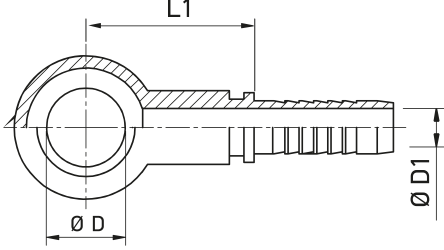

## Pres Halka Rakor

Hortum İç Çapı Hose Inside Diameter		Boyut Ölçüsü (mm) Dimensions in (mm)		
Size	DN	Ø D	L1	Ø D1
1/4"	6	10	29	4
1/4"	6	12	32.5	4
5/16"	8	10	31.5	5
5/16"	8	12	32.5	5
5/16"	8	14	36.5	5
3/8"	10	12	37	6.5
3/8"	10	14	36.5	6.5
3/8"	10	16	41	6.5
3/8"	10	17	47	6.5
3/8"	10	18	51	6.5
1/2"	12	16	42	9.5
1/2"	12	18	52	9.5
1/2"	12	20	48	9.5
1/2"	12	21	51	9.5
1/2"	12	22	45	9.5
5/8"	16	20	52	11.5
5/8"	16	22	53	11.5
5/8"	16	24	54	11.5
3/4"	20	26	55	14.5
3/4"	20	30	57	14.5